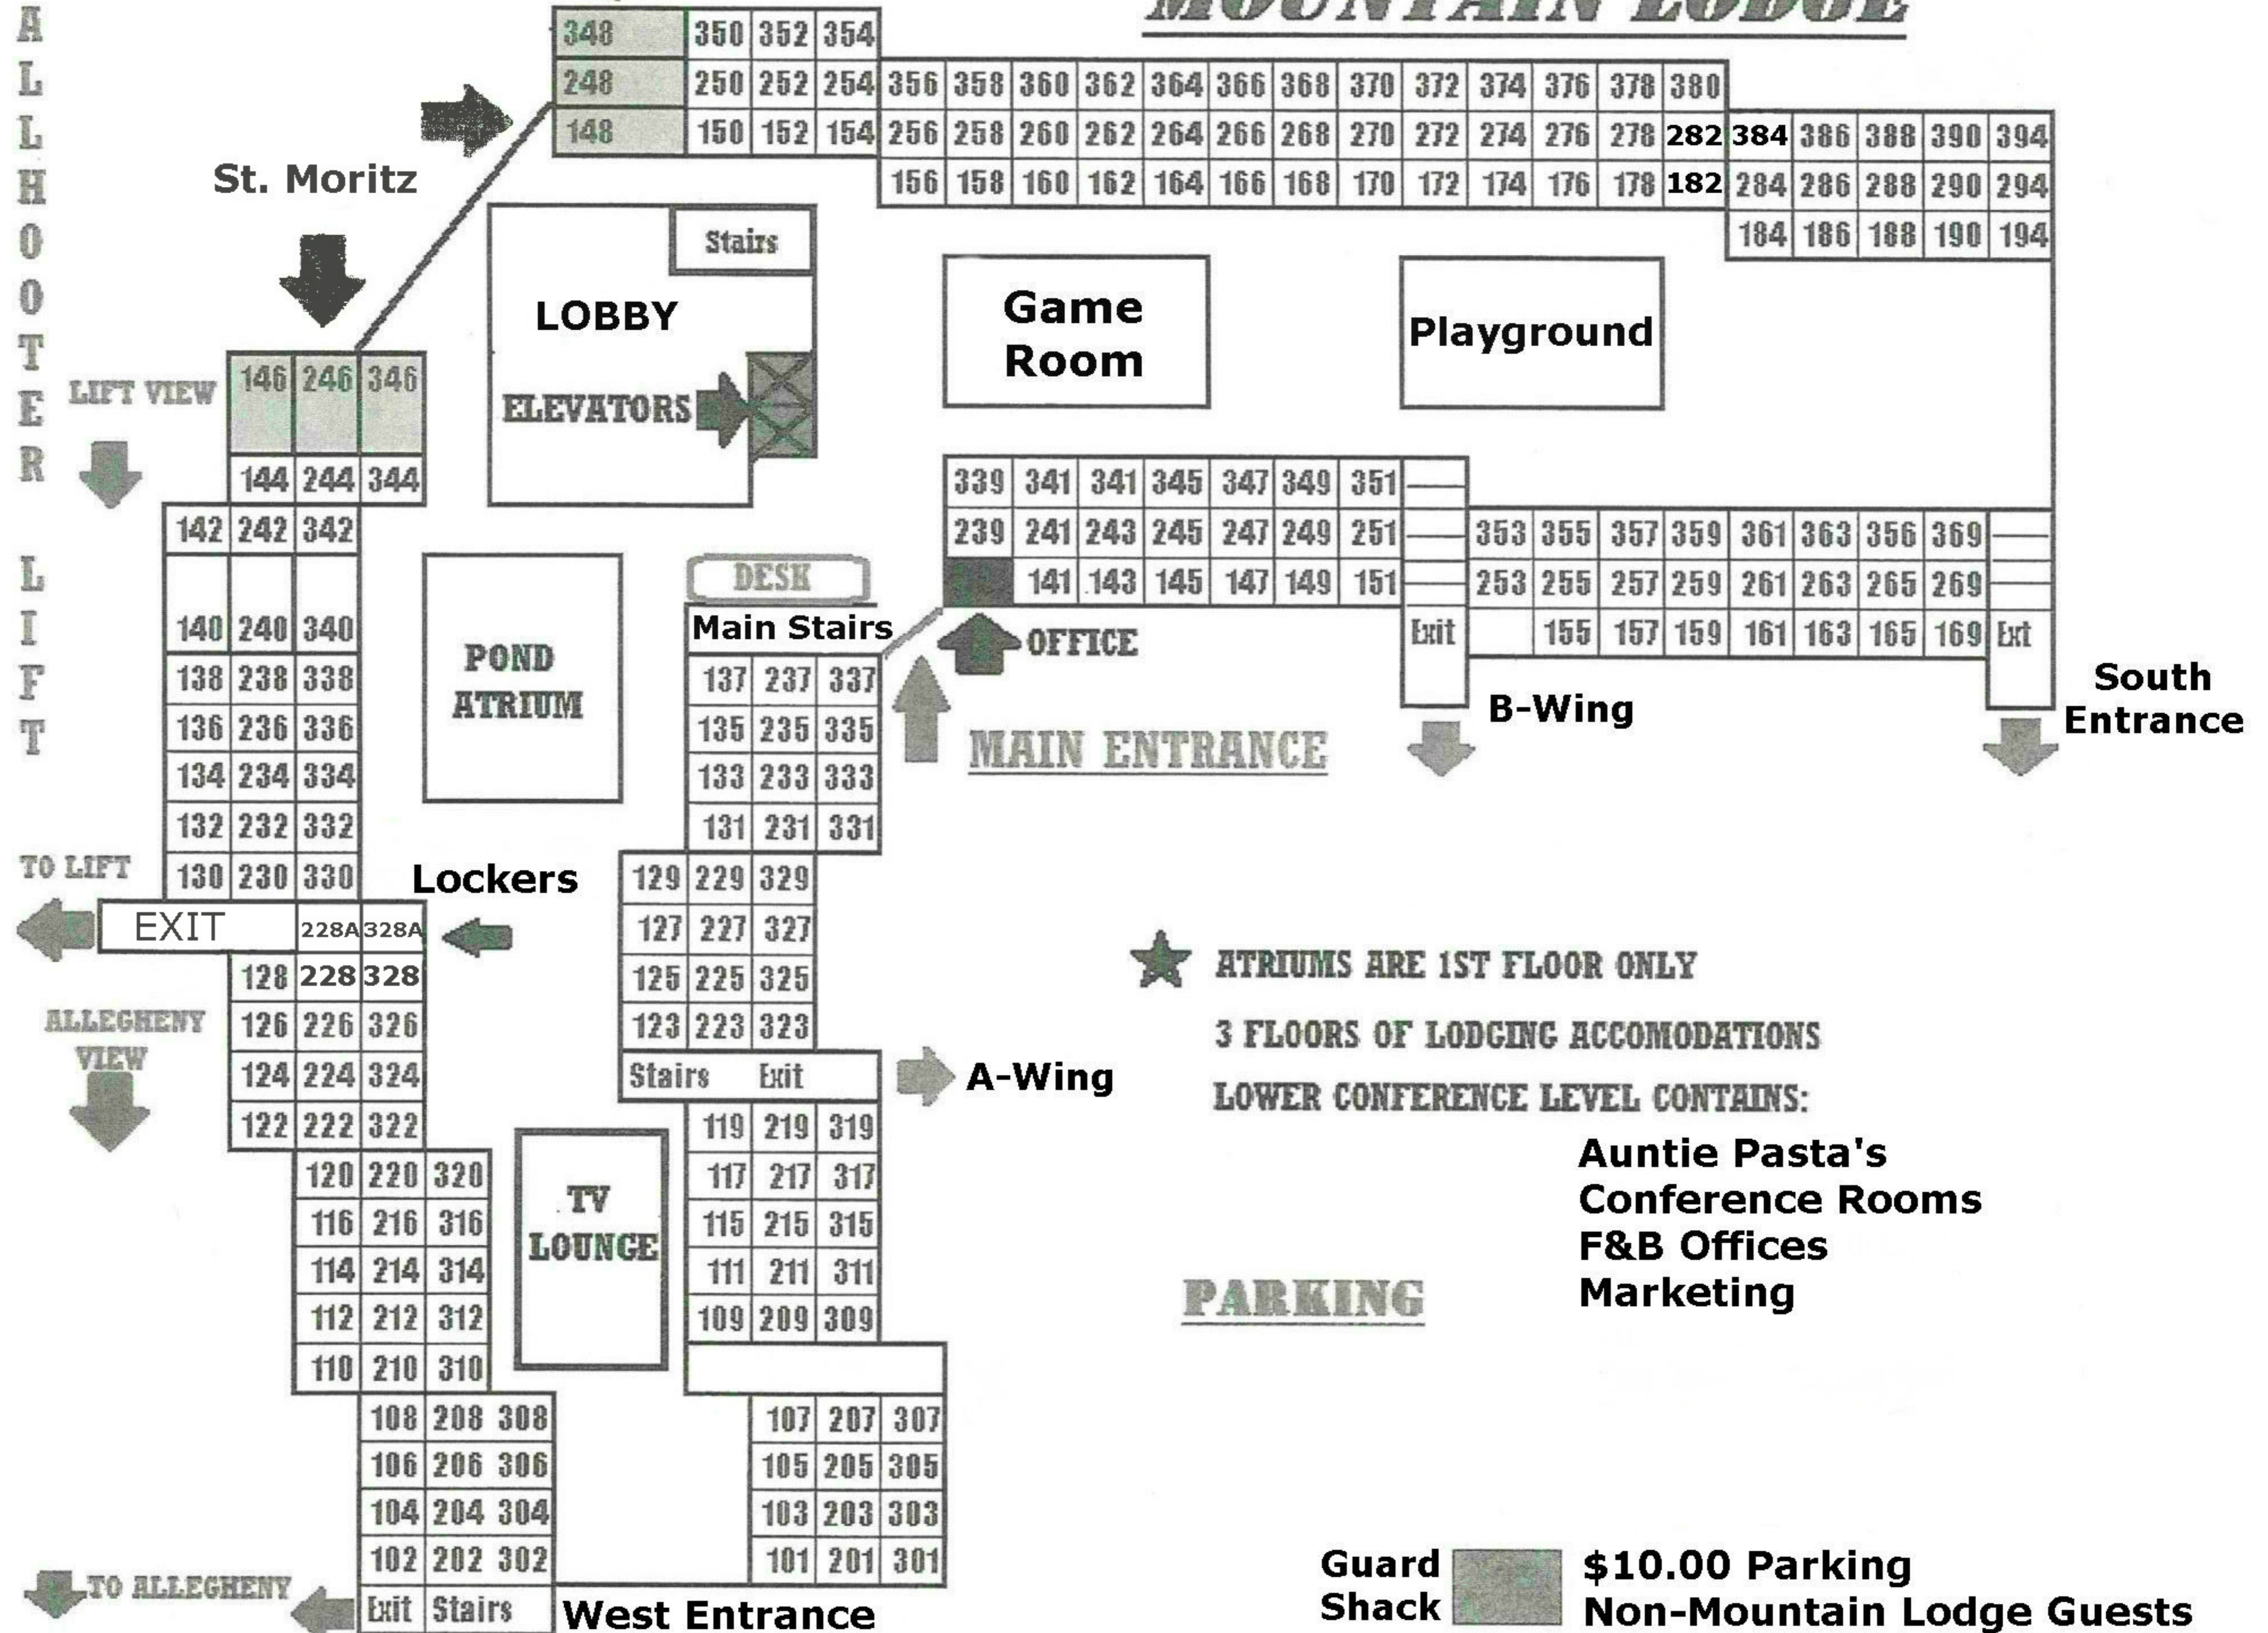

B  
A  
L  
L  
H  
O  
O  
T  
E  
R  
  
L  
I  
F  
T

← SLOPE VIEW WOODED VIEW →

# MOUNTAIN LODGE

★ ATRIUMS ARE 1ST FLOOR ONLY  
3 FLOORS OF LODGING ACCOMODATIONS  
LOWER CONFERENCE LEVEL CONTAINS:

- Auntie Pasta's
- Conference Rooms
- F&B Offices
- Marketing

## PARKING

Guard Shack  \$10.00 Parking  
Non-Mountain Lodge Guests